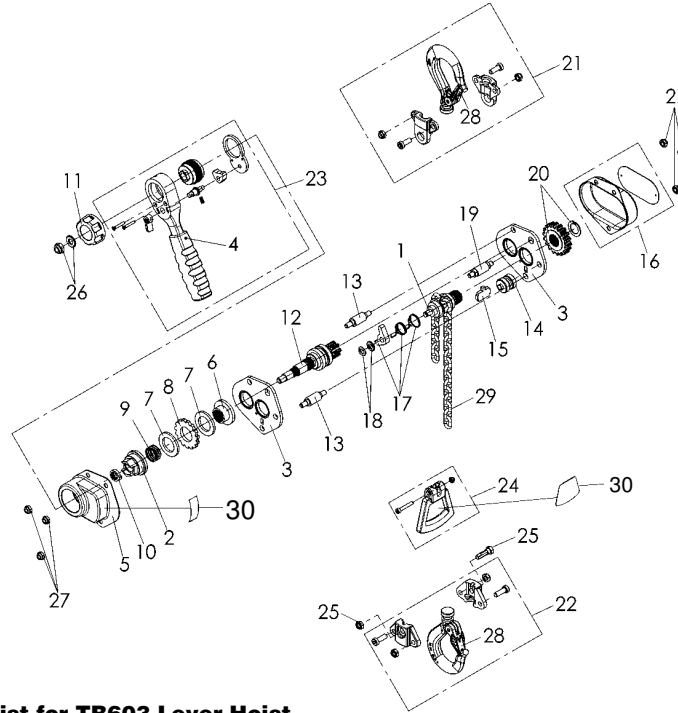

**Figure 6 - TB603 Lever Hoist Exploded View**

**Parts List for TB603 Lever Hoist**

Ref. No.	Description	Part No.	Qty	Ref. No.	Description	Part No.	Qty
1	Liftwheel & Shaft	00230329	1	17	Pawl and Springs	00230259	1
2	Ratchet Hub	00230138	1	18	Washer and Snapring	00230348	1
3	Side Plate Assembly	00230328	2	19	Upper Hook Pin	00230336	1
4	Lever Grip	00230153	1	20	Gear Assembly	00230350	1
5	Brake Cover	00230332	1	21	Upper Hook Assembly	00230351	1
6	Friction Hub	00230113	1	22	Lower Hook Assembly	00230342	1
7*	Brake Disc	00210001	2	23	Handle Assembly	00230164	1
8	Ratchet	00230114	1	24	Chain Stop Assembly	00230260	1
9	Brake Spring	00230130	1	25	Chain Screw and Nut	00230352	2
10	Check Washer	00230117	1	26	Brake Nut and Washer	00230262	1
11	Handwheel	00230155	1	27	Cover Nut Kit	00230288	1
12	Drive Shaft	00230330	1	28*	Latch Kit	00400449	2
13	Side Plate Studs	00230331	2	29*	Load Chain (5ft. Lift)	02100009	1
14	Chain Guide Roller	00230335	1	30	Warning Labels, Capacity Label, Nameplate and Drive Screw Kit	00011C	1
15	Stripper	00230340	1				
16	Cover with Nameplate	00230347C	1				